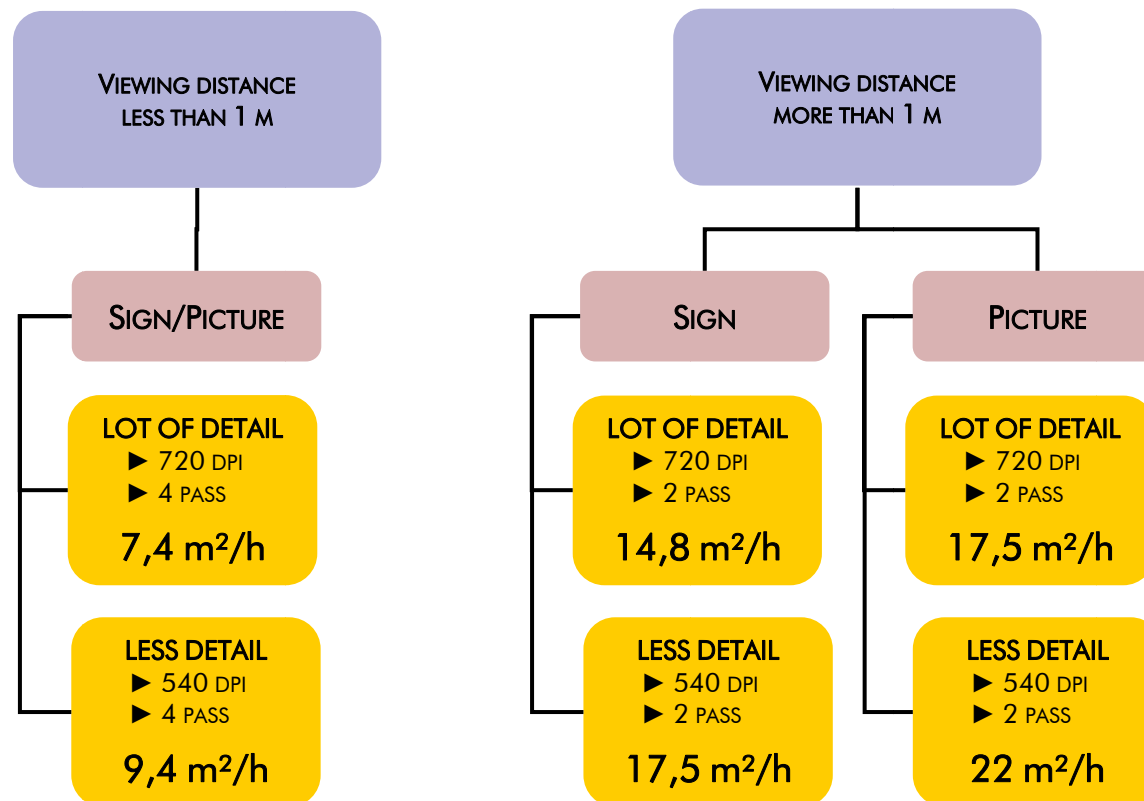

i² PERFORMANCE

→ Spitfire Extreme 90 inch

Question 1: What is the viewing distance?

Question 2: What is the image type?

Question 3: What is the image content?

90 inch = 2200 mm output width
When used in combination with Mutoh original ink!

For the latest i² guided setup sheet, refer to <http://www.mutoh.be/Interweaving>